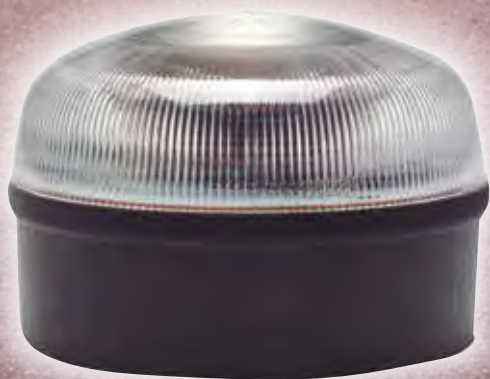

REF/0926 LUZ DE EMERGENCIA

Luz emergencia led V16 homologada PC20070125, luz linterna blanca 1,5V y luz naranja emergencia 5V, visibilidad 1 km en 360°, pila incluida 6LR61 gV

PC20070125 homologated V16 led emergency light, 1.5V white lantern light and 5V orange emergency light, 360° visibility 1 km, 6LR61 gV battery included

Medida/Size Art. 58 x 85 cm Medida/Size Logo: 3,5 x 2,5 cm